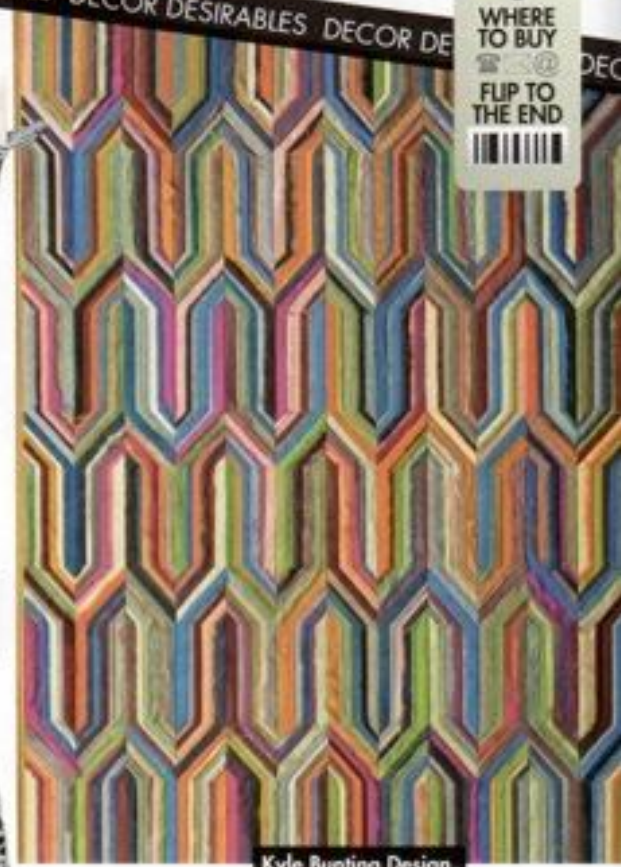

Jaali Chaise,
Curiosity Furniture

Kyle Bunting Design,
Space Conception

Butterfly Collection
by Gabriella B
Artifacts, Tulips

Eden Floor
Candleholder,
Mukul Goyal

FOR
YOUR

LIVING AREAS

FEATURE AVRIL NOEL D'SOUZA